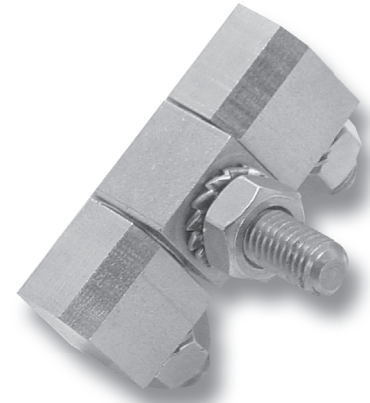

# 7-120 Hinge Pr04 180°

for surface mounted door, stainless steel AISI 303

Screw-on hinge for surface mounted doors, heavy duty version.

## Material:

- **Head- and middle part, pin and washer:** stainless steel AISI 303

Hinge

3 nuts and serrated washers are included.

Part No.  
219-9105