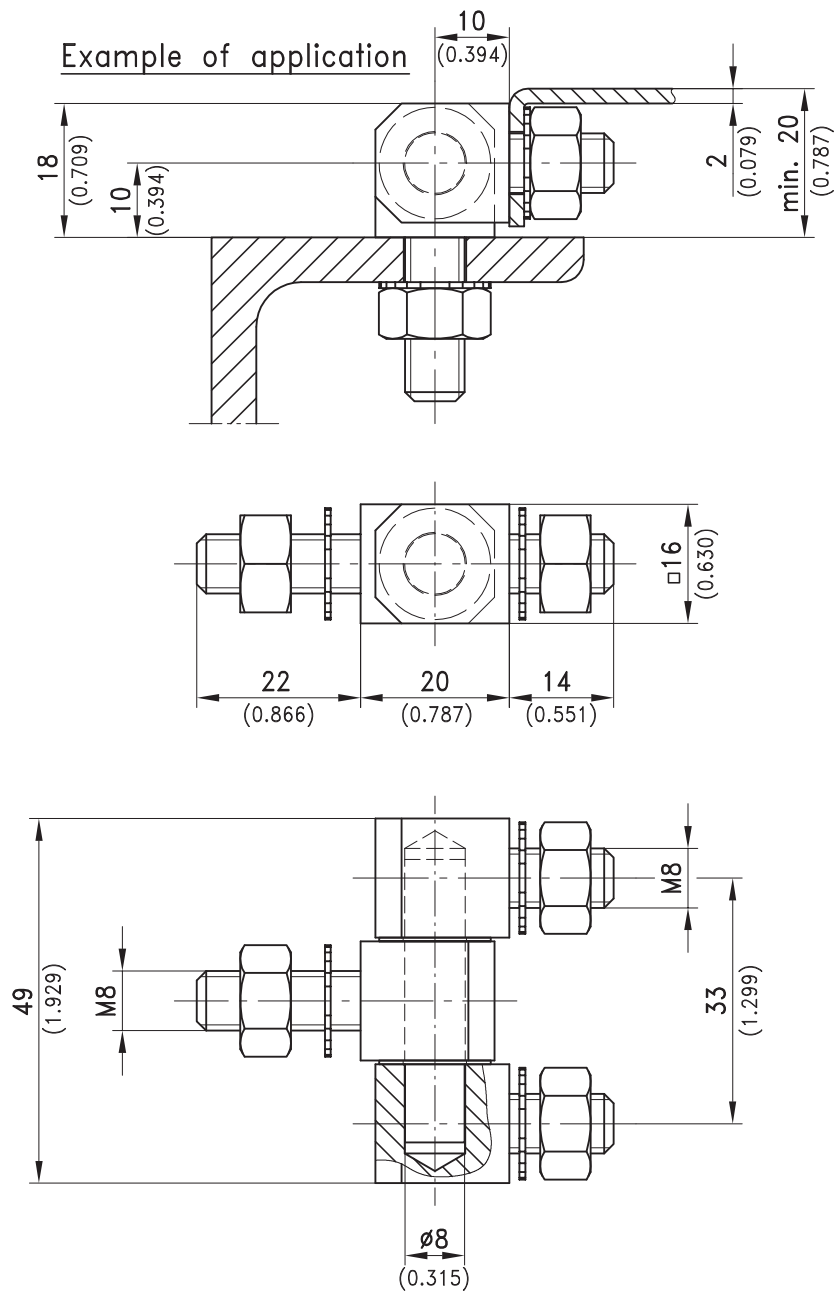

# 7-120 Hinge Pr04 180°

for surface mounted door, stainless steel AISI 303

Screw-on hinge for surface mounted doors, heavy duty version.

## Material:

- **Head- and middle part, pin and washer:** stainless steel AISI 303

Hinge

3 nuts and serrated washers are included.

Part No.  
219-9105