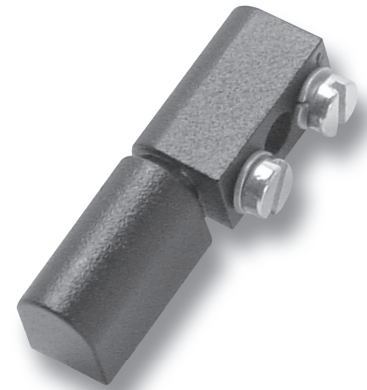

4-282 Hinge Pr04 180°

Lift-off, for surface mounted door

- 180° Hinge, screw-on.
- Door is lift-off.
 - 180° Opening angle.

Material:

- **Hinge Parts:** zinc die, black
- **Pin:** steel, zinc plated
- **Screws and lockwasher:** steel, zinc plated

version	Part No.	see page
a)	224-9101	
b)	224-9102	
4 screws M4x6 DIN 84 and 4 lockwashers A4 DIN 127 are included.		
c) e.g. Clip-On Profiles	209-0201	07.19