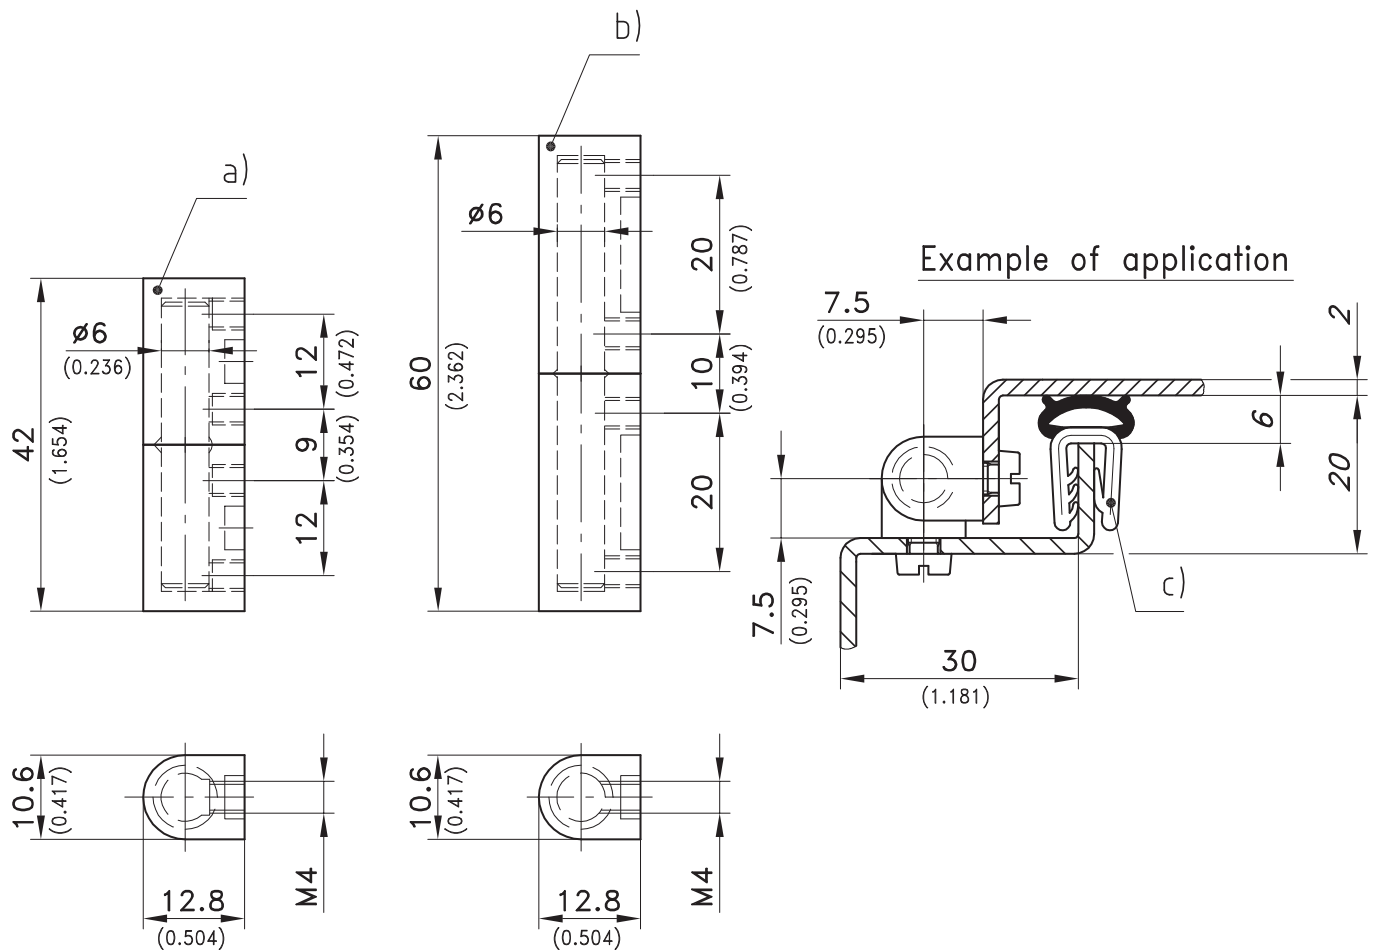

4-282 Hinge Pr04 180°

Lift-off, for surface mounted door

- 180° Hinge, screw-on.
- Door is lift-off.
 - 180° Opening angle.

Material:

- **Hinge Parts:** zinc die, black
- **Pin:** steel, zinc plated
- **Screws and lockwasher:** steel, zinc plated

version	Part No.	see page
a)	224-9101	
b)	224-9102	
4 screws M4x6 DIN 84 and 4 lockwashers A4 DIN 127 are included.		
c) e.g. Clip-On Profiles	209-0201	07.19