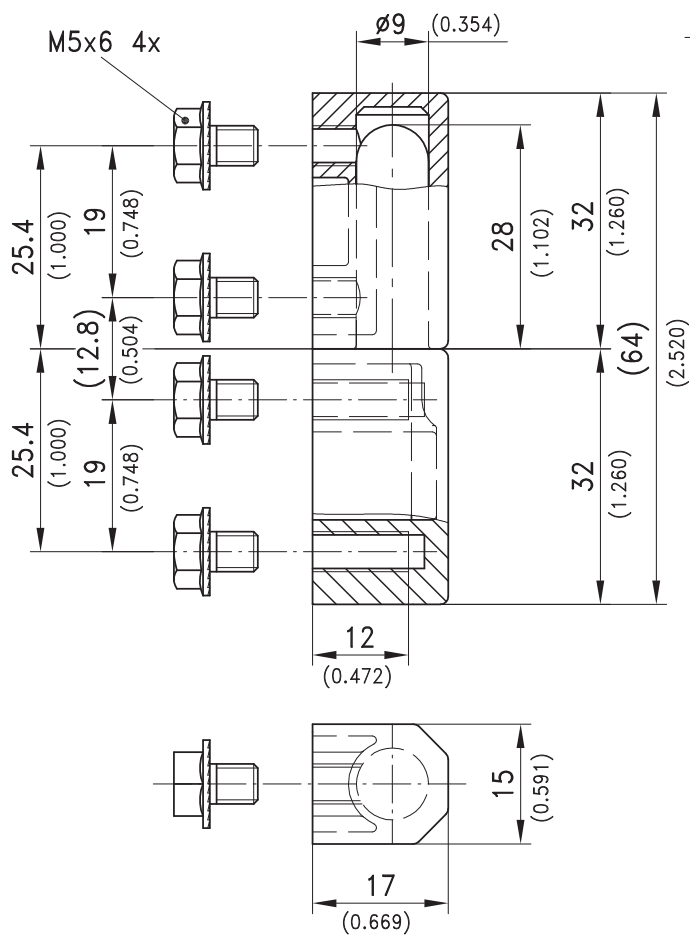

# 4-283 Hinge Pr04 180°

Lift-off, for surface mounted door

Elegant 180° screw-on Hinge for surface mounted doors.

- Door is lift-off.
- 180° Opening angle.
- RH or LH application.

**Material:**

- zinc die, chrome plated or black coated

Example of application

version	chrome plated	black
Screw-on hinge	224-9105	224-9104
4 screws M5x6 under head serrations are included.		