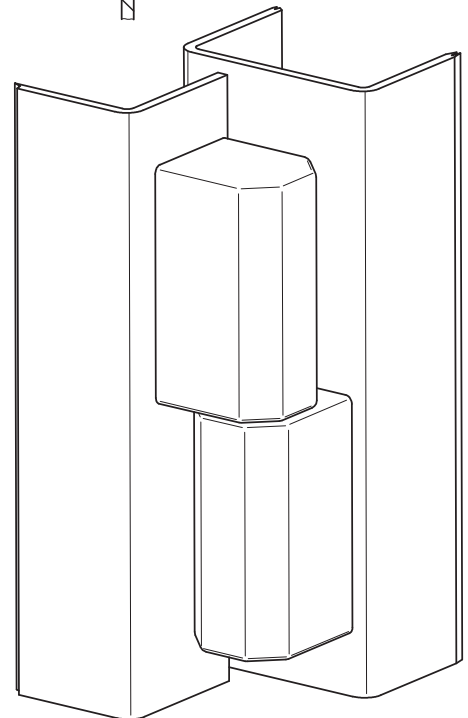

# 4-283 Hinge Pr04 180°

Lift-off, for surface mounted door

Elegant 180° screw-on Hinge for surface mounted doors.

- Door is lift-off.
- 180° Opening angle.
- RH or LH application.

**Material:**

- zinc die, chrome plated or black coated

Example of application

version	chrome plated	black
Screw-on hinge	224-9105	224-9104
4 screws M5x6 under head serrations are included.		