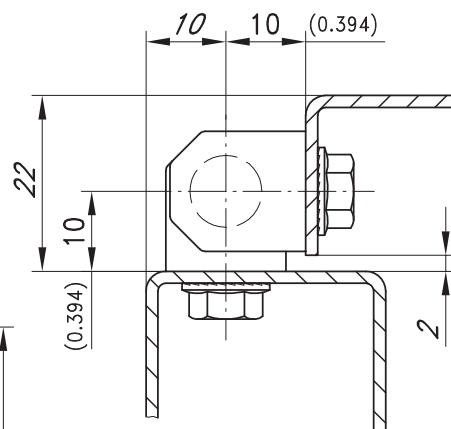

# 4-283 Hinge Pr04 180°

Lift-off, for surface mounted door

Elegant 180° screw-on Hinge for surface mounted doors.

- Door is lift-off.
- 180° Opening angle.
- RH or LH application.

**Material:**

- zinc die, chrome plated or black coated

Example of application

version	chrome plated	black
Screw-on hinge	224-9105	224-9104
4 screws M5x6 under head serrations are included.		